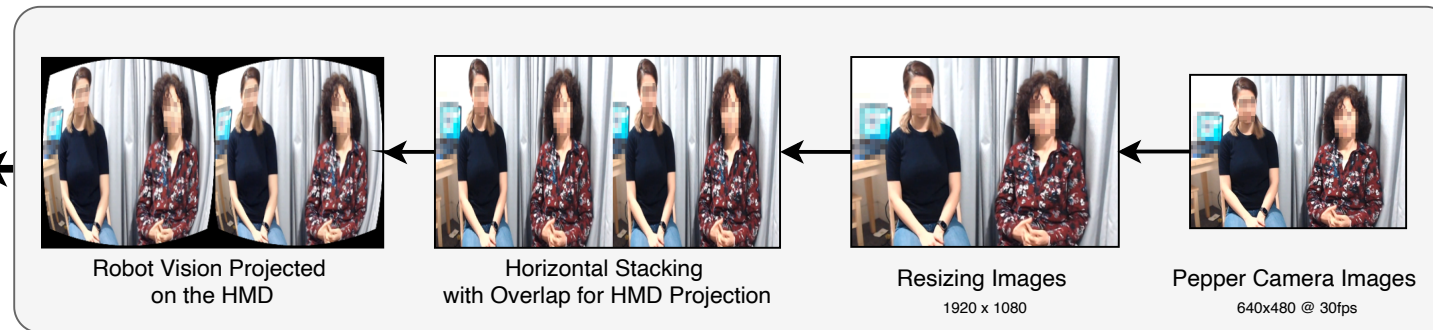

Projecting Human Upper-body Pose on Pepper

Human Coach

Projecting Pepper Camera to Head-Mounted Display (HMD)

Bi-directional Audio Connection Between the Human and Pepper