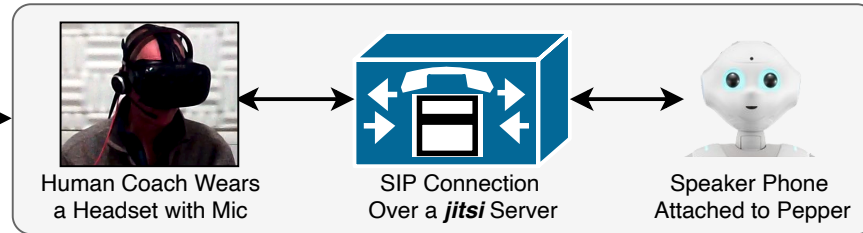

Projecting Human Upper-body Pose on Pepper

Human Coach

Projecting Pepper Camera to Head-Mounted Display (HMD)

Bi-directional Audio Connection Between the Human and Pepper